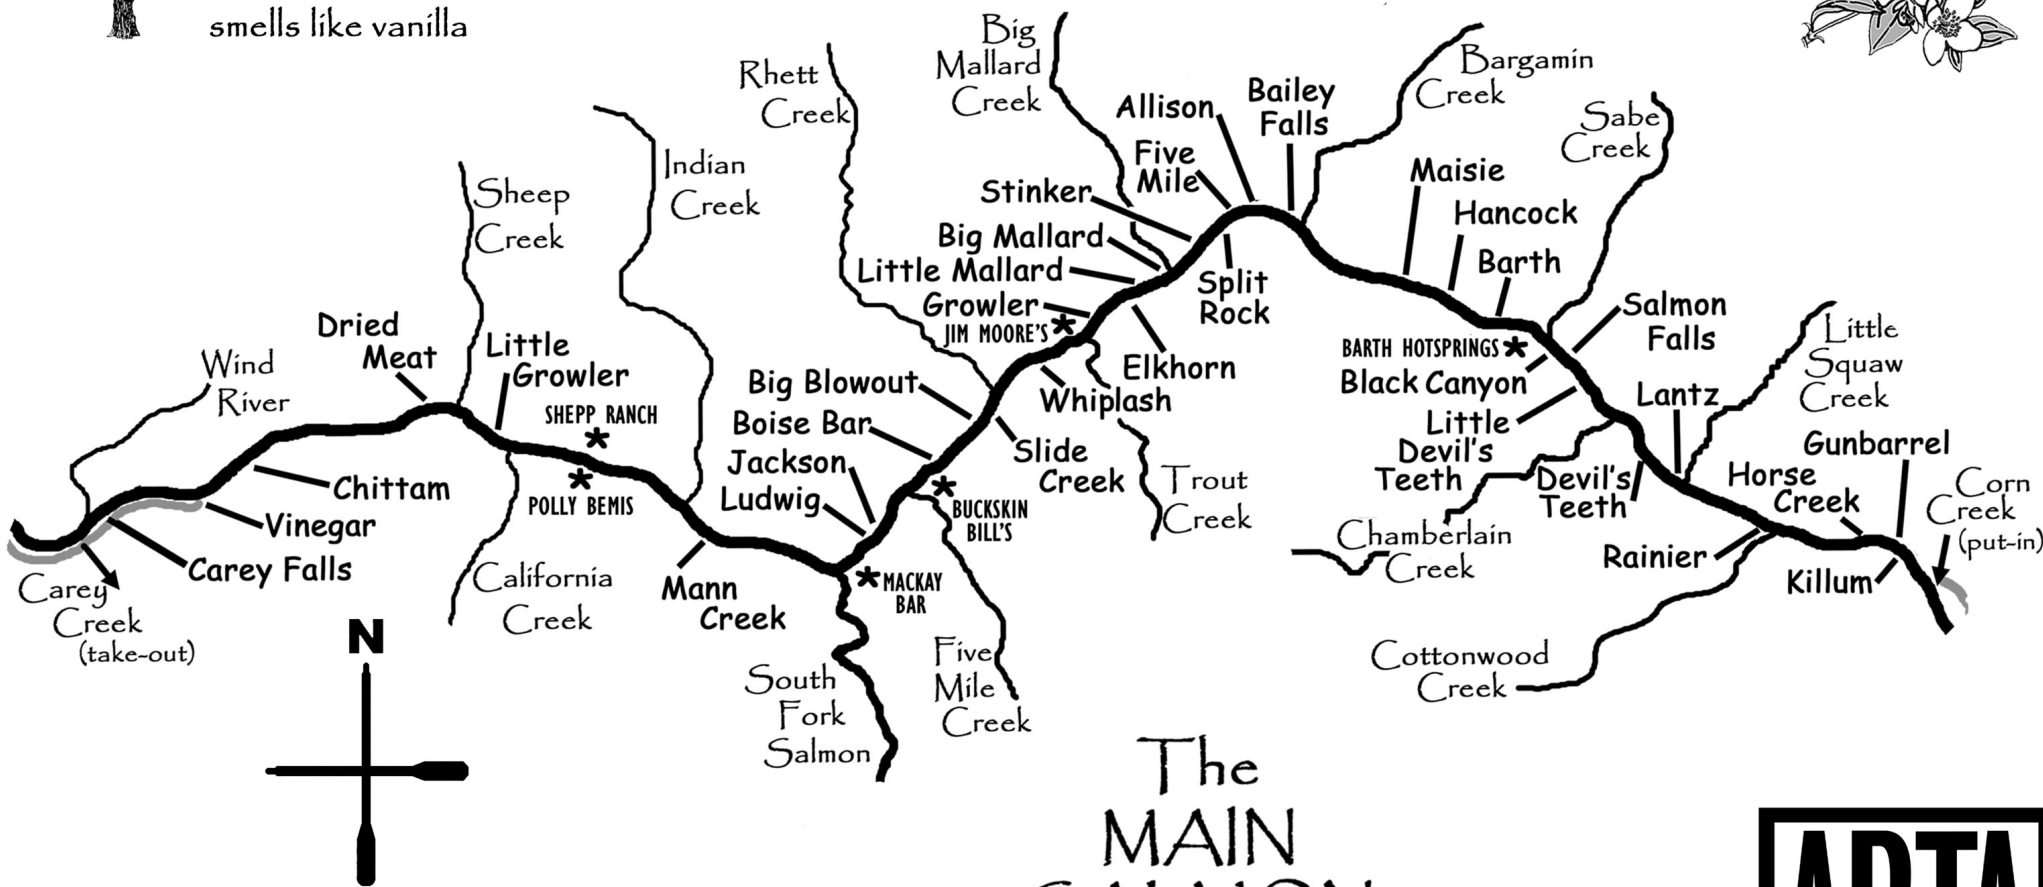

Ponderosa Pine

Ponderosa Pine bark smells like vanilla

Lewis' Mock Orange is Idaho's state flower

Sockeye Salmon

Sockeye is a mispronunciation of the Native American word "suk-kegh" which means "red fish"

The MAIN SALMON

the River of No Return
Corn Creek to Carey Creek
81 miles, 12 feet/mile

www.arta.org
800-323-2782